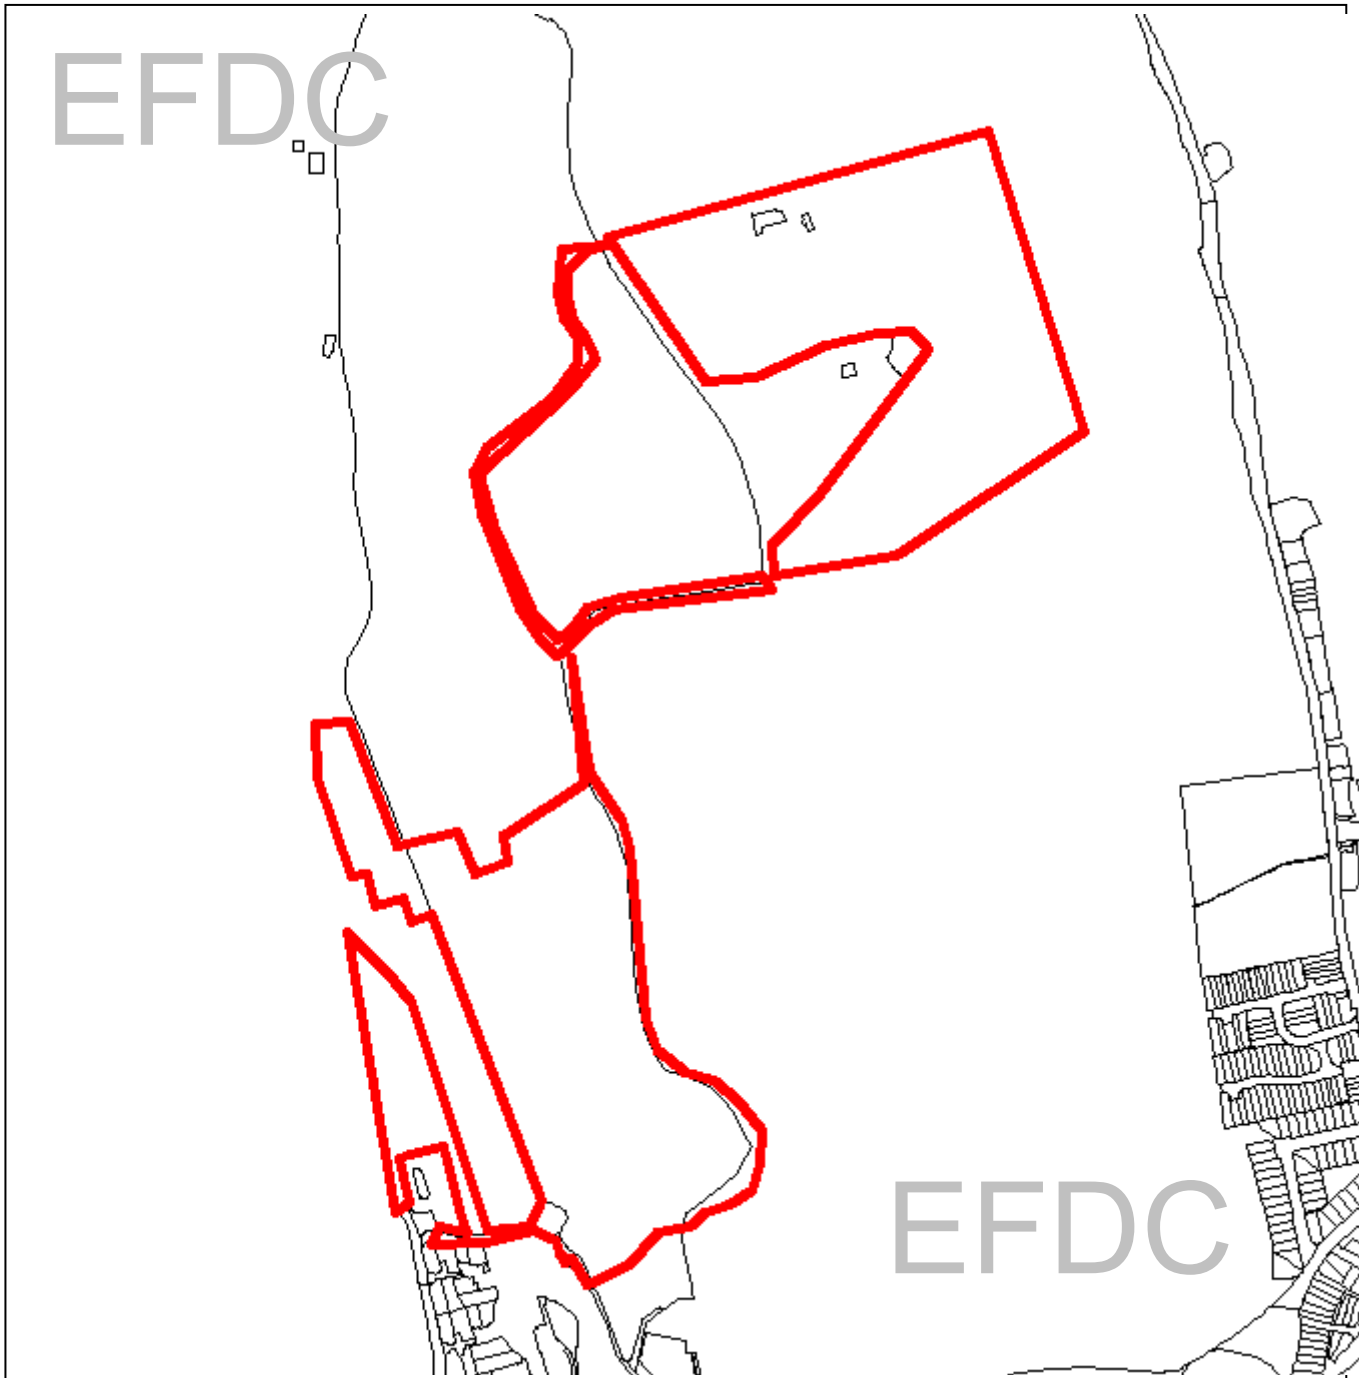

# Epping Forest District Council

Unauthorised reproduction infringes  
Crown Copyright and may lead to  
prosecution or civil proceedings.

Contains Ordnance Survey Data. ©  
Crown Copyright 2013 EFDC License No:  
100018534

Contains Royal Mail Data. © Royal Mail  
Copyright & Database Right 2013

|                     |   |
|---------------------|---|
| Application Number: | EPF/3028/15   |
| Site Name:          | Gunpowder Mill, Powdermill Lane/Access<br>off Beaulieu Drive, Waltham Abbey, EN9<br>1JY |
| Scale of Plot:      | 1/7500  |